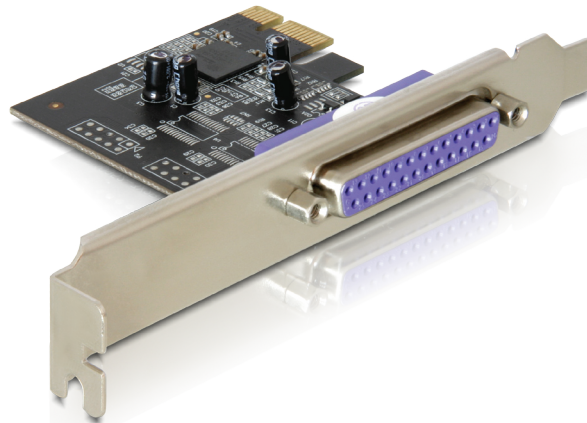

PCI Express > 1 x Parallel

Description

The Delock PCI Express card expands your PC by one external parallel Ports. You can connect devices like scanner, printer, etc. to the card.

Ref. 89219
EAN 4043619892198

Images

Specification

- Oxford chipset
- 1 x DB25 parallel port
- Data transfer rate up to 2.5 Mbps
- SPP, EPP, ECP compatible IEEE 1284
- PCI Express x1 standard
- Supports PCI Express 1.1 specification